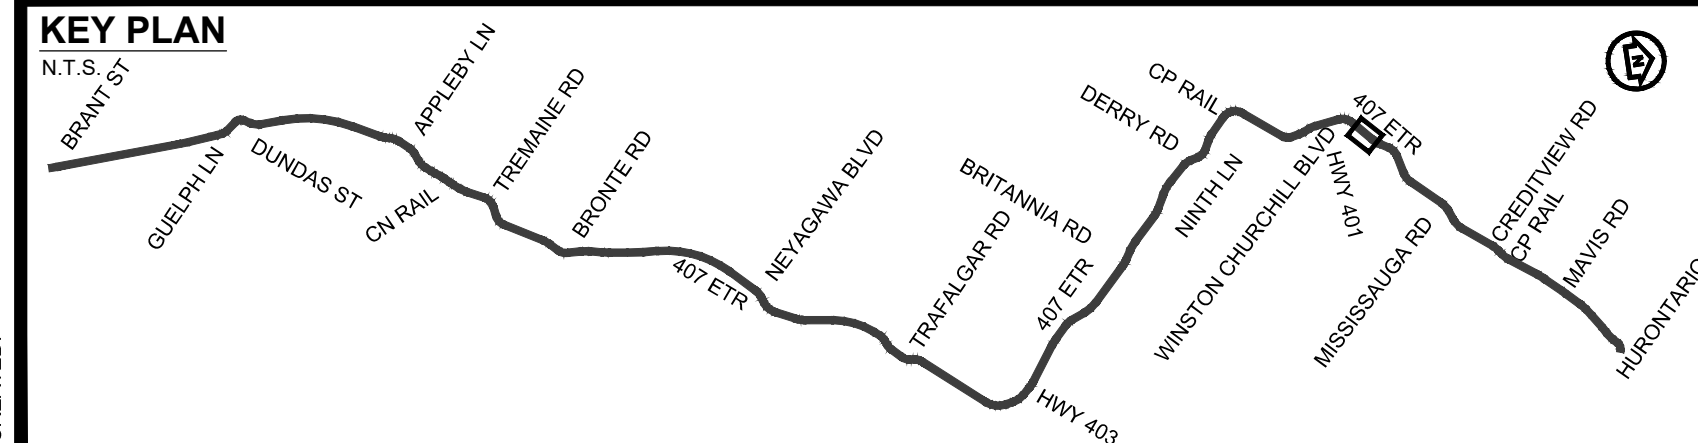

WESTBOUND
407 ETR
EASTBOUND

DRAWING NAME: J:\TOR\76284 ON\MT0 407 TRANSITWAY WC TO BRANTTTT'S General\03 - Drawings\8 - Property\Environmental Protected Sites\07 TWM\PROTECTED_SITE_PLATE_9.dwg
CREATED: Nov 22, 2019 4:30pm
MODIFIED:

SCALE
1:1000

407 TRANSITWAY
WEST OF BRANT STREET TO WEST OF HURONTARIO STREET
G.W.P. 16-20003, CA 2016-E-0038
PROTECTED SITE
AREA #9

PLATE
P-9
DATE
11/20/2019