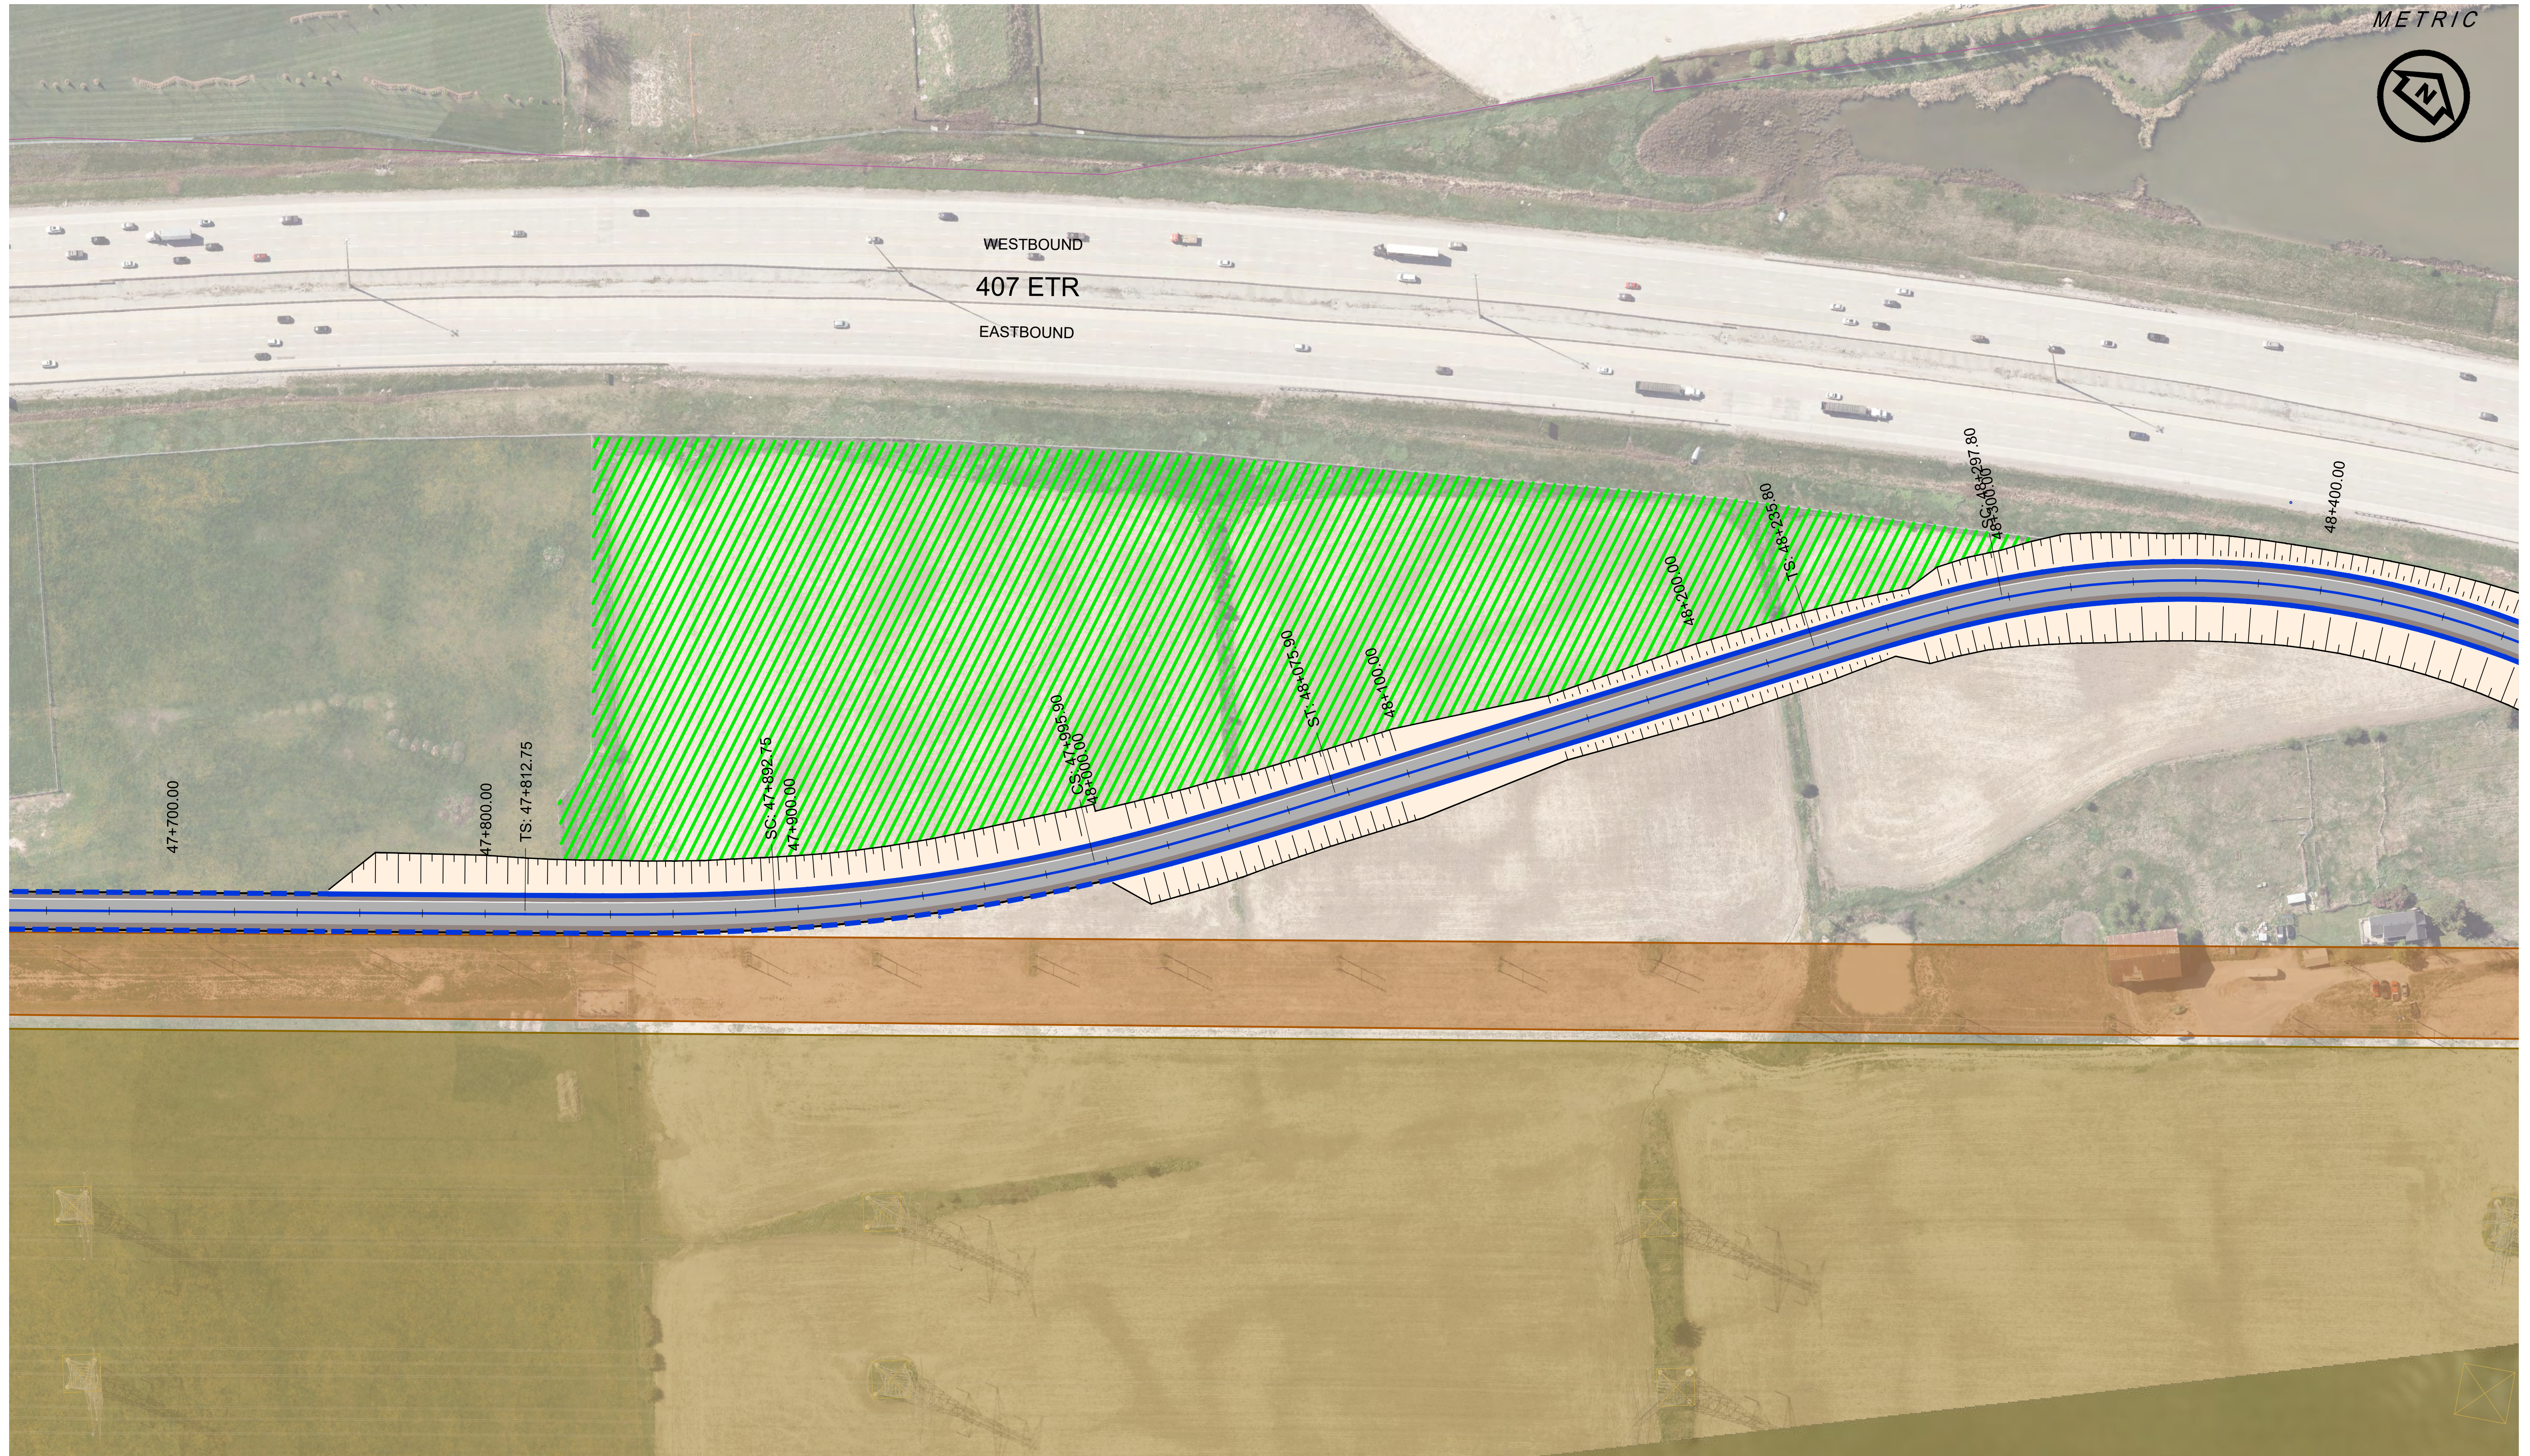

WESTBOUND
407 ETR
EASTBOUND

DRAWING NAME: J:\TOR\76284 ON\MT0 407 TRANSITWAY WC TO BRANTTTT'S General\03 - Drawings\8 - Property\Environmental Protected Sites\07 TWM\PROTECTED_SITE_PLATE_9.dwg
CREATED: Nov 22, 2019 4:30pm
MODIFIED:

SCALE
1:1000

407 TRANSITWAY
WEST OF BRANT STREET TO WEST OF HURONTARIO STREET
G.W.P. 16-20003, CA 2016-E-0038
PROTECTED SITE
AREA #9

PLATE
P-9
DATE
11/20/2019