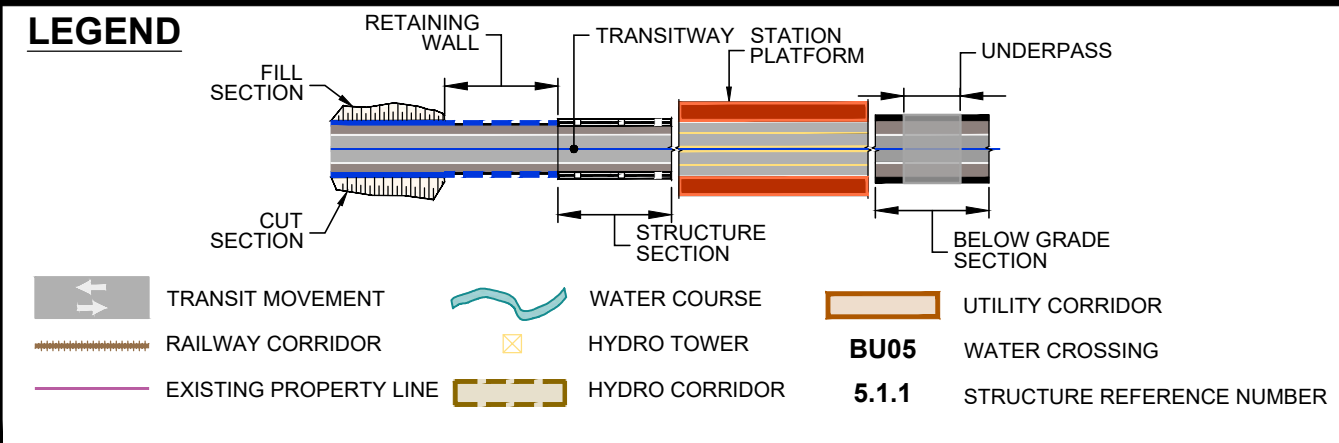

WESTBOUND
407 ETR
EASTBOUND

DRAWING NAME: J:\TOR\76284 ON\MT0 407 TRANSITWAY WC TO BRANTTTT'S General\03 - Drawings\8 - Property\Environmental Protected Sites\07 TWM\PROTECTED_SITE_PLATE_9.dwg
CREATED: Nov 22, 2019 4:30pm
MODIFIED:

SCALE
1:1000

407 TRANSITWAY
WEST OF BRANT STREET TO WEST OF HURONTARIO STREET
G.W.P. 16-20003, CA 2016-E-0038
PROTECTED SITE
AREA #9

PLATE
P-9
DATE
11/20/2019